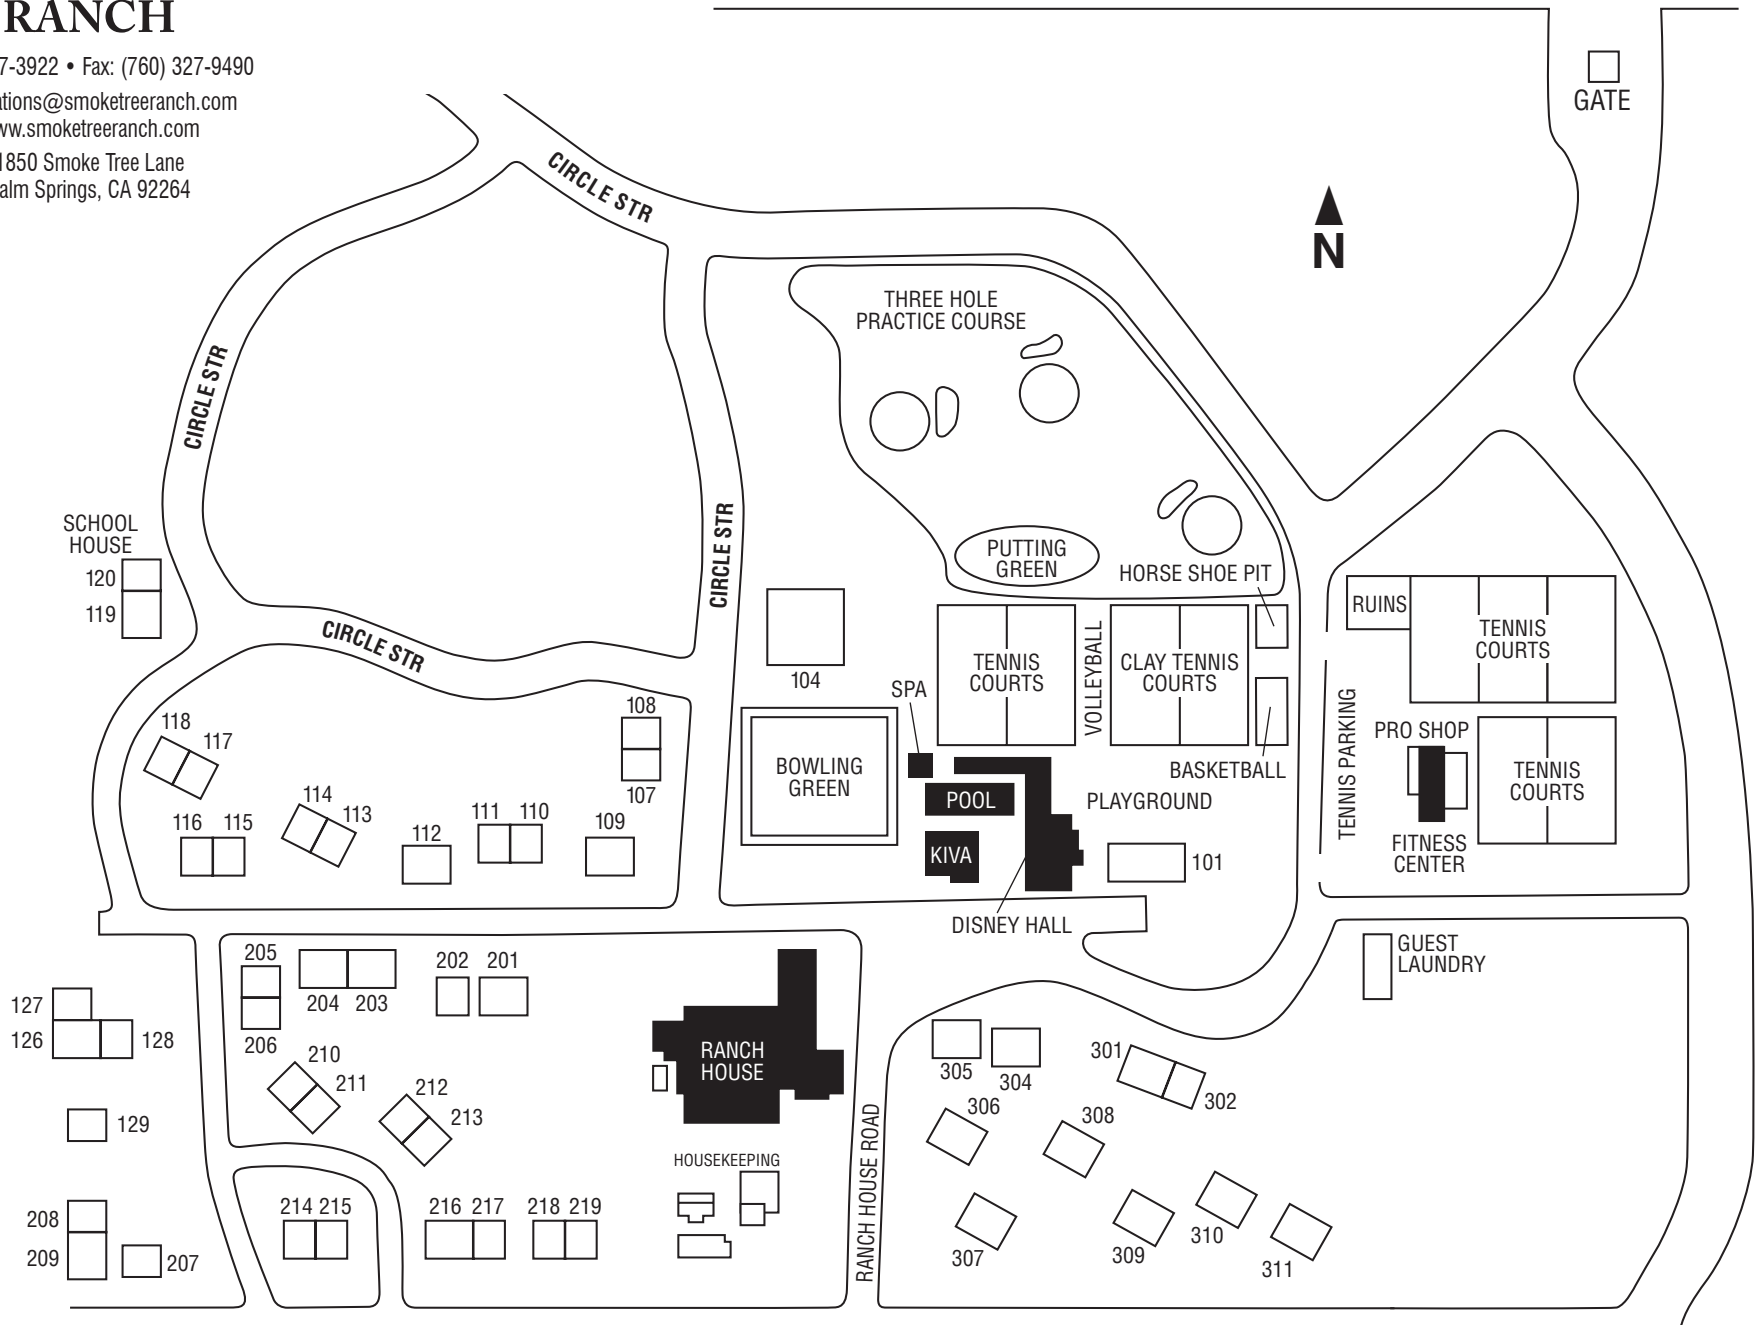

SMOKE TREE RANCH

(800) 787-3922 • Fax: (760) 327-9490

reservations@smoketreeranch.com

www.smoketreeranch.com

1850 Smoke Tree Lane
Palm Springs, CA 92264

E. PALM CANYON / HWY 111

SELF GUIDED DESERT PLANT WALK