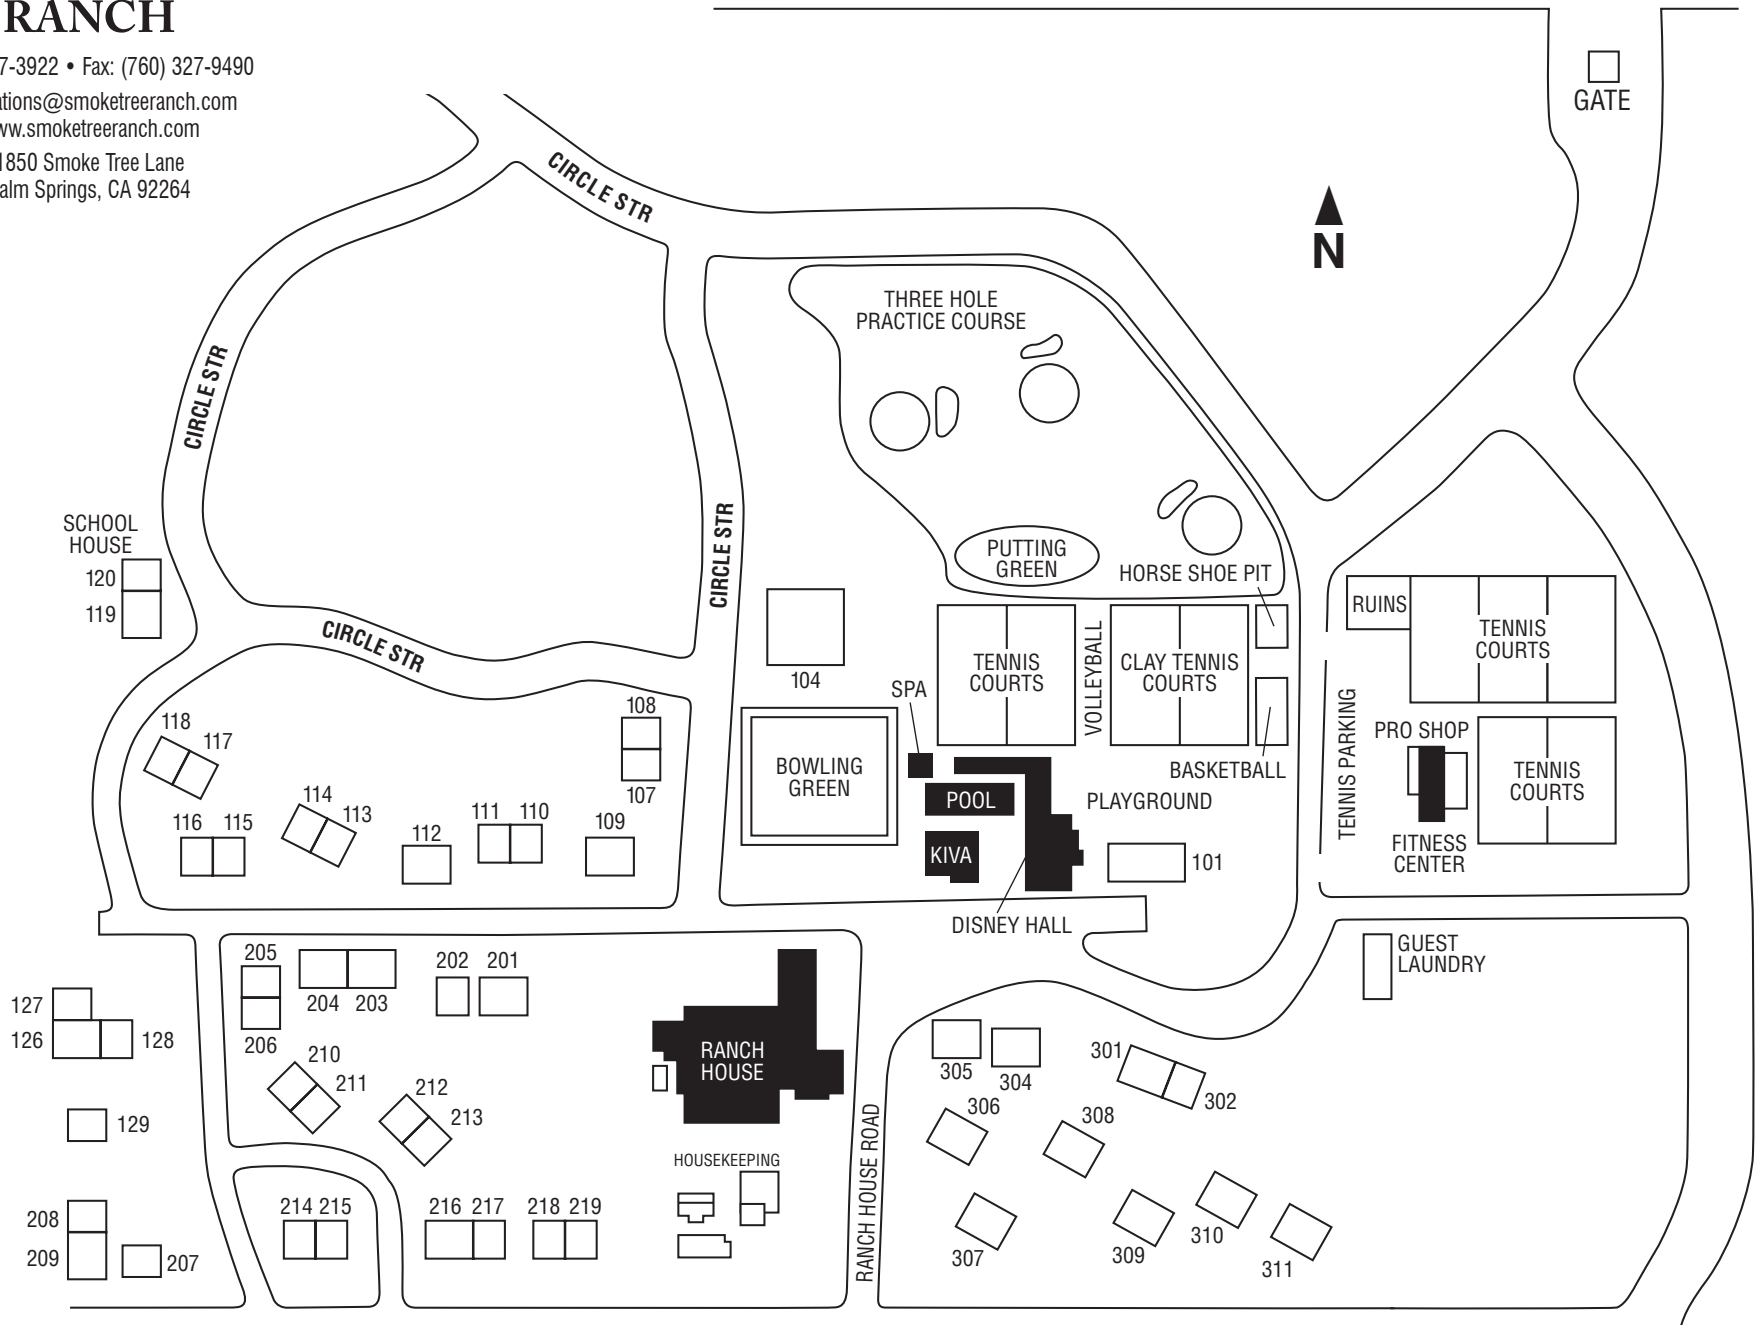

# SMOKE TREE RANCH

(800) 787-3922 • Fax: (760) 327-9490

reservations@smoketreeranch.com

www.smoketreeranch.com

1850 Smoke Tree Lane  
Palm Springs, CA 92264

E. PALM CANYON / HWY 111

SELF GUIDED DESERT PLANT WALK